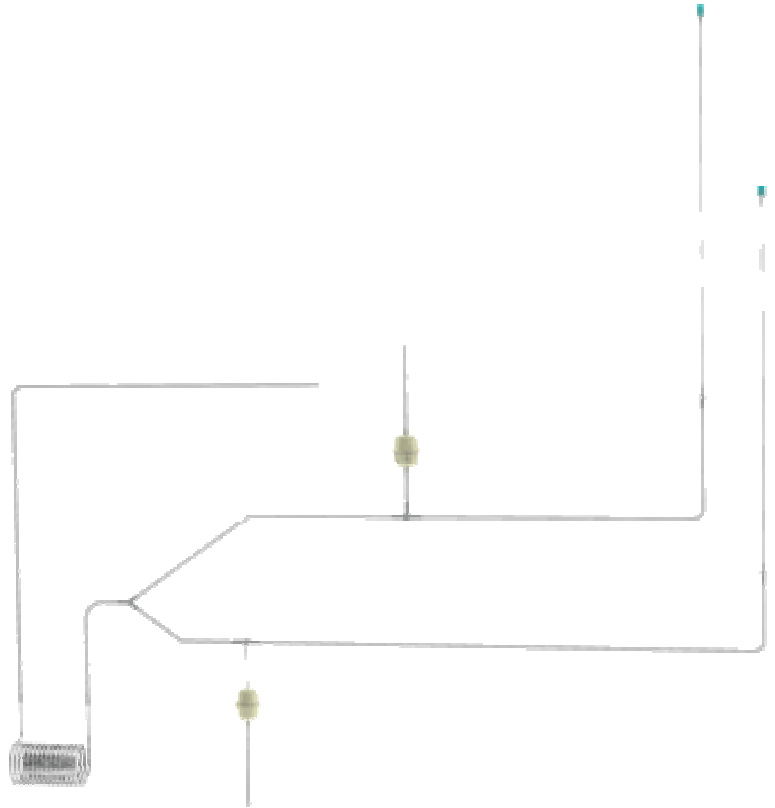

Perfusion Tubing Set

Model No. PER05-TUB

Heating coil

Perfusion
Tray

The Perfusion Tubing Set was specifically designed for use with the Perfusion Apparatus and Perfusion Tray. The ends have male luers to connect the IV catheters.

Two configurations are available:

- With a heating coil
- Without a heating coil.

The Perfusion Tubing Sets are individually packed and sterile